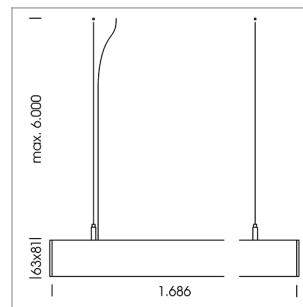

beledi XS

Article number: 70600108

LIGHT TECHNOLOGY

LED	SMD linear
Light colour	830
Luminous flux	6000 lm
System power	40.5 W
Luminaire Efficiency	148 lm/W
Reflector	WideBeam
Beam angle	90°

LUMINAIRE

Weight	3.2 kg
Protection rating . class	IP 40 . I
Luminaire colour	white

OPTIONAL

Mounting Accessories

Light band with LED, rated life of the LED L80/B50 > 50000 h, colour rendering index CRI > 80, reflector with homogeneous light distribution pattern, lens optics made of PMMA, luminaire insert sheet steel, powder-coated, white