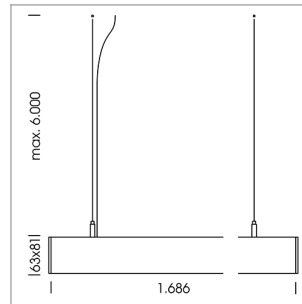

beledi XS

Article number: 70600111

LIGHT TECHNOLOGY

LED	SMD linear
Light colour	830
Luminous flux	9000 lm
System power	73.5 W
Luminaire Efficiency	122 lm/W
Reflector	WideBeam
Beam angle	90°

LUMINAIRE

Weight	3.2 kg
Protection rating . class	IP 40 . I
Luminaire colour	white

OPTIONAL

Mounting Accessories

Light band with LED, rated life of the LED L80/B50 > 50000 h, colour rendering index CRI > 80, reflector with homogeneous light distribution pattern, lens optics made of PMMA, luminaire insert sheet steel, powder-coated, white

driver unit: 220-240 V~ / 50-60 Hz, max. 24 luminaires per circuit (B16A fuse)

Note: All data are typical values. System features may change with product improvements due to technical advances. Errors excepted.