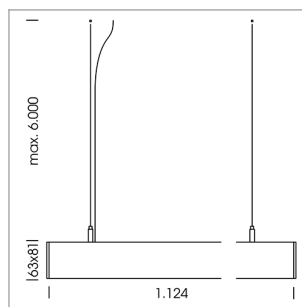

beledi XS

Article number: 70600117

LIGHT TECHNOLOGY

LED	SMD linear
Light colour	830
Luminous flux	6000 lm
System power	44.5 W
Luminaire Efficiency	135 lm/W
Reflector	WideBeam
Beam angle	90°

LUMINAIRE

Weight	3.2 kg
Protection rating . class	IP 40 . I
Luminaire colour	white

OPTIONAL

Mounting Accessories

Light band with LED, rated life of the LED L80/B50 > 50000 h, colour rendering index CRI > 80, reflector with homogeneous light distribution pattern, lens optics made of PMMA, luminaire insert sheet steel, powder-coated, white