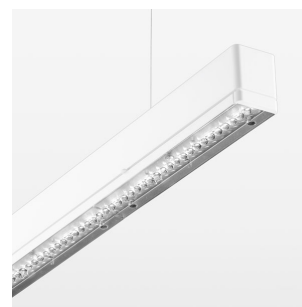

beledi XS

Article number: 70600117

LIGHT TECHNOLOGY

LED	SMD linear
Light colour	830
Luminous flux	6000 lm
System power	44.5 W
Luminaire Efficiency	135 lm/W
Reflector	WideBeam
Beam angle	90°

LUMINAIRE

Weight	3.2 kg
Protection rating . class	IP 40 . I
Luminaire colour	white

OPTIONAL

Mounting Accessories

Light band with LED, rated life of the LED L80/B50 > 50000 h, colour rendering index CRI > 80, reflector with homogeneous light distribution pattern, lens optics made of PMMA, luminaire insert sheet steel, powder-coated, white