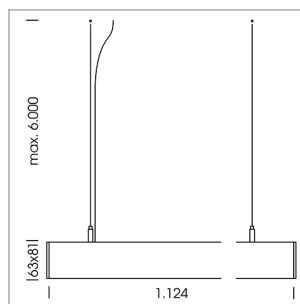

beledi XS

Article number: 70600201

LIGHT TECHNOLOGY

LED	SMD linear
Light colour	840
Luminous flux	3200 lm
System power	20 W
Luminaire Efficiency	160 lm/W
Reflector	WideBeam
Beam angle	90°

LUMINAIRE

Weight	3.2 kg
Protection rating . class	IP 40 . I
Luminaire colour	white

OPTIONEEL

Mounting Accessories

Light band with LED, rated life of the LED L80/B50 > 50000 h, colour rendering index CRI > 80, reflector with homogeneous light distribution pattern, lens optics made of PMMA, luminaire insert sheet steel, powder-coated, white