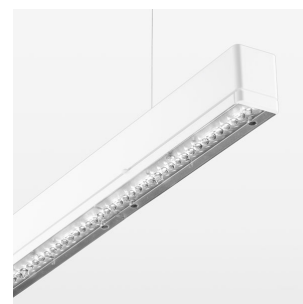

beledi XS

Article number: 70600201

LIGHT TECHNOLOGY

LED	SMD linear
Light colour	840
Luminous flux	3200 lm
System power	20 W
Luminaire Efficiency	160 lm/W
Reflector	WideBeam
Beam angle	90°

LUMINAIRE

Weight	3.2 kg
Protection rating . class	IP 40 . I
Luminaire colour	white

OPTIONEEL

Mounting Accessories

Light band with LED, rated life of the LED L80/B50 > 50000 h, colour rendering index CRI > 80, reflector with homogeneous light distribution pattern, lens optics made of PMMA, luminaire insert sheet steel, powder-coated, white