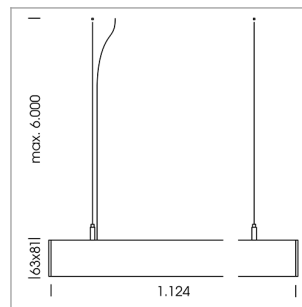

beledi XS

Article number: 70600203

LIGHT TECHNOLOGY

LED	SMD linear
Light colour	840
Luminous flux	4000 lm
System power	25.5 W
Luminaire Efficiency	157 lm/W
Reflector	WideBeam
Beam angle	90°

LUMINAIRE

Weight	3.2 kg
Protection rating . class	IP 40 . I
Luminaire colour	white

OPTIONAL

Mounting Accessories

Light band with LED, rated life of the LED L80/B50 > 50000 h, colour rendering index CRI > 80, reflector with homogeneous light distribution pattern, lens optics made of PMMA, luminaire insert sheet steel, powder-coated, white

driver unit: 220-240 V~ / 50-60 Hz, max. 24 luminaires per circuit (B16A fuse)

Note: All data are typical values. System features may change with product improvements due to technical advances. Errors excepted.