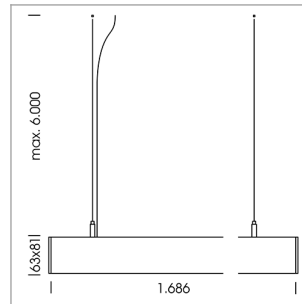

beledi XS

Article number: 70600219

LIGHT TECHNOLOGY

LED	SMD linear
Light colour	840
Luminous flux	4800 lm
System power	30 W
Luminaire Efficiency	160 lm/W
Reflector	WideBeam
Beam angle	90°

LUMINAIRE

Weight	3.2 kg
Protection rating . class	IP 40 . I
Luminaire colour	white

OPTIONAL

Mounting Accessories

Light band with LED, rated life of the LED L80/B50 > 50000 h, colour rendering index CRI > 80, reflector with homogeneous light distribution pattern, lens optics made of PMMA, luminaire insert sheet steel, powder-coated, white