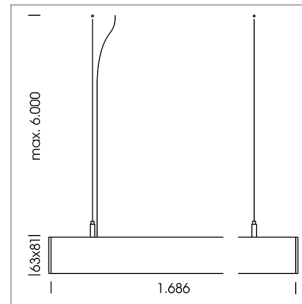

beledi XS

Article number: 70600223

LIGHT TECHNOLOGY

LED	SMD linear
Light colour	840
Luminous flux	9000 lm
System power	63 W
Luminaire Efficiency	143 lm/W
Reflector	WideBeam
Beam angle	90°

LUMINAIRE

Weight	3.2 kg
Protection rating . class	IP 40 . I
Luminaire colour	white

OPTIONAL

Mounting Accessories

Light band with LED, rated life of the LED L80/B50 > 50000 h, colour rendering index CRI > 80, reflector with homogeneous light distribution pattern, lens optics made of PMMA, luminaire insert sheet steel, powder-coated, white