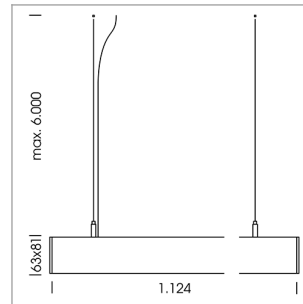

beledi XS

Article number: 70600417

LIGHT TECHNOLOGY

LED	SMD linear
Light colour	830
Luminous flux	6000 lm
System power	44.5 W
Luminaire Efficiency	135 lm/W
Reflector	WideBeam
Beam angle	90°

LUMINAIRE

Weight	3.2 kg
Protection rating . class	IP 40 . I
Luminaire colour	silver

OPTIONAL

Mounting Accessories

Light band with LED, rated life of the LED L80/B50 > 50000 h, colour rendering index CRI > 80, reflector with homogeneous light distribution pattern, lens optics made of PMMA, luminaire insert sheet steel, powder-coated, silver

driver unit: 220-240 V~ / 50-60 Hz, max. 24 luminaires per circuit (B16A fuse)

Note: All data are typical values. System features may change with product improvements due to technical advances. Errors excepted.