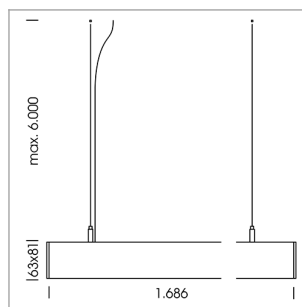

beledi XS

Article number: 70600423

LIGHT TECHNOLOGY

LED	SMD linear
Light colour	830
Luminous flux	9000 lm
System power	73.5 W
Luminaire Efficiency	122 lm/W
Reflector	WideBeam
Beam angle	90°

LUMINAIRE

Weight	3.2 kg
Protection rating . class	IP 40 . I
Luminaire colour	silver

OPTIONAL

Mounting Accessories

Light band with LED, rated life of the LED L80/B50 > 50000 h, colour rendering index CRI > 80, reflector with homogeneous light distribution pattern, lens optics made of PMMA, luminaire insert sheet steel, powder-coated, silver