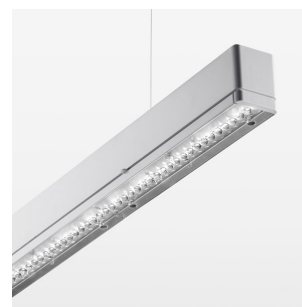

beledi XS

Article number: 70600423

LIGHT TECHNOLOGY

LED	SMD linear
Light colour	830
Luminous flux	9000 lm
System power	73.5 W
Luminaire Efficiency	122 lm/W
Reflector	WideBeam
Beam angle	90°

LUMINAIRE

Weight	3.2 kg
Protection rating . class	IP 40 . I
Luminaire colour	silver

OPTIONAL

Mounting Accessories

Light band with LED, rated life of the LED L80/B50 > 50000 h, colour rendering index CRI > 80, reflector with homogeneous light distribution pattern, lens optics made of PMMA, luminaire insert sheet steel, powder-coated, silver