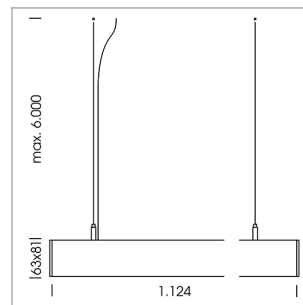

beledi XS

Article number: 70600503

LIGHT TECHNOLOGY

LED	SMD linear
Light colour	840
Luminous flux	4000 lm
System power	25.5 W
Luminaire Efficiency	157 lm/W
Reflector	WideBeam
Beam angle	90°

LUMINAIRE

Weight	3.2 kg
Protection rating . class	IP 40 . I
Luminaire colour	silver

OPTIONAL

Mounting Accessories

Light band with LED, rated life of the LED L80/B50 > 50000 h, colour rendering index CRI > 80, reflector with homogeneous light distribution pattern, lens optics made of PMMA, luminaire insert sheet steel, powder-coated, silver