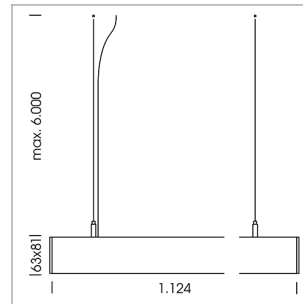

beledi XS

Article number: 70600513

LIGHT TECHNOLOGY

LED	SMD linear
Light colour	840
Luminous flux	3200 lm
System power	20 W
Luminaire Efficiency	160 lm/W
Reflector	WideBeam
Beam angle	90°

LUMINAIRE

Weight	3.2 kg
Protection rating . class	IP 40 . I
Luminaire colour	silver

OPTIONAL

Mounting Accessories

Light band with LED, rated life of the LED L80/B50 > 50000 h, colour rendering index CRI > 80, reflector with homogeneous light distribution pattern, lens optics made of PMMA, luminaire insert sheet steel, powder-coated, silver