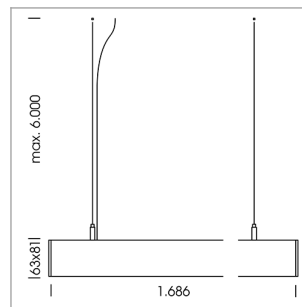

beledi XS

Article number: 70600521

LIGHT TECHNOLOGY

LED	SMD linear
Light colour	840
Luminous flux	6000 lm
System power	38.5 W
Luminaire Efficiency	156 lm/W
Reflector	WideBeam
Beam angle	90°

LUMINAIRE

Weight	3.2 kg
Protection rating . class	IP 40 . I
Luminaire colour	silver

OPTIONAL

Mounting Accessories

Light band with LED, rated life of the LED L80/B50 > 50000 h, colour rendering index CRI > 80, reflector with homogeneous light distribution pattern, lens optics made of PMMA, luminaire insert sheet steel, powder-coated, silver