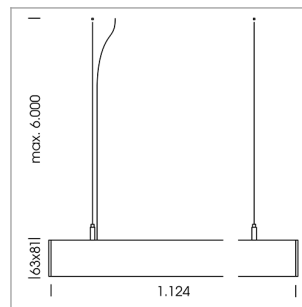

beledi XS

Article number: 70600703

LIGHT TECHNOLOGY

LED	SMD linear
Light colour	830
Luminous flux	4000 lm
System power	27 W
Luminaire Efficiency	148 lm/W
Reflector	WideBeam
Beam angle	90°

LUMINAIRE

Weight	3.2 kg
Protection rating . class	IP 40 . I
Luminaire colour	black

OPTIONAL

Mounting Accessories

Light band with LED, rated life of the LED L80/B50 > 50000 h, colour rendering index CRI > 80, reflector with homogeneous light distribution pattern, lens optics made of PMMA, luminaire insert sheet steel, powder-coated, black