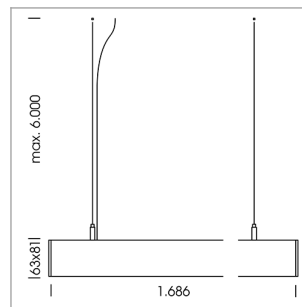

beledi XS

Article number: 70600707

LIGHT TECHNOLOGY

LED	SMD linear
Light colour	830
Luminous flux	4800 lm
System power	32 W
Luminaire Efficiency	150 lm/W
Reflector	WideBeam
Beam angle	90°

LUMINAIRE

Weight	3.2 kg
Protection rating . class	IP 40 . I
Luminaire colour	black

OPTIONAL

Mounting Accessories

Light band with LED, rated life of the LED L80/B50 > 50000 h, colour rendering index CRI > 80, reflector with homogeneous light distribution pattern, lens optics made of PMMA, luminaire insert sheet steel, powder-coated, black