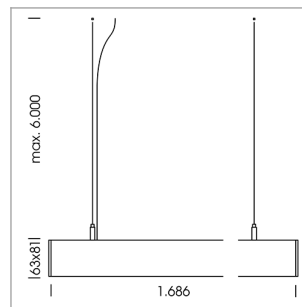

beledi XS

Article number: 70600711

LIGHT TECHNOLOGY

LED	SMD linear
Light colour	830
Luminous flux	9000 lm
System power	73.5 W
Luminaire Efficiency	122 lm/W
Reflector	WideBeam
Beam angle	90°

LUMINAIRE

Weight	3.2 kg
Protection rating . class	IP 40 . I
Luminaire colour	black

OPTIONAL

Mounting Accessories

Light band with LED, rated life of the LED L80/B50 > 50000 h, colour rendering index CRI > 80, reflector with homogeneous light distribution pattern, lens optics made of PMMA, luminaire insert sheet steel, powder-coated, black