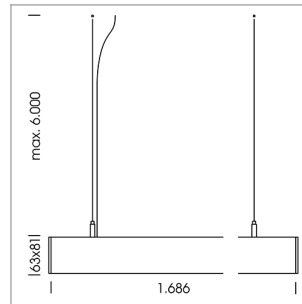

beledi XS

Article number: 70600711

LIGHT TECHNOLOGY

LED	SMD linear
Light colour	830
Luminous flux	9000 lm
System power	73.5 W
Luminaire Efficiency	122 lm/W
Reflector	WideBeam
Beam angle	90°

LUMINAIRE

Weight	3.2 kg
Protection rating . class	IP 40 . I
Luminaire colour	black

OPTIONAL

Mounting Accessories

Light band with LED, rated life of the LED L80/B50 > 50000 h, colour rendering index CRI > 80, reflector with homogeneous light distribution pattern, lens optics made of PMMA, luminaire insert sheet steel, powder-coated, black