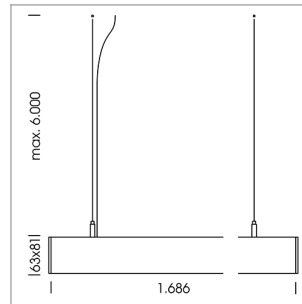

beledi XS

Article number: 70600721

LIGHT TECHNOLOGY

LED	SMD linear
Light colour	830
Luminous flux	6000 lm
System power	40.5 W
Luminaire Efficiency	148 lm/W
Reflector	WideBeam
Beam angle	90°

LUMINAIRE

Weight	3.2 kg
Protection rating . class	IP 40 . I
Luminaire colour	black

OPTIONAL

Mounting Accessories

Light band with LED, rated life of the LED L80/B50 > 50000 h, colour rendering index CRI > 80, reflector with homogeneous light distribution pattern, lens optics made of PMMA, luminaire insert sheet steel, powder-coated, black

driver unit: 220-240 V~ / 50-60 Hz, max. 24 luminaires per circuit (B16A fuse)

Note: All data are typical values. System features may change with product improvements due to technical advances. Errors excepted.