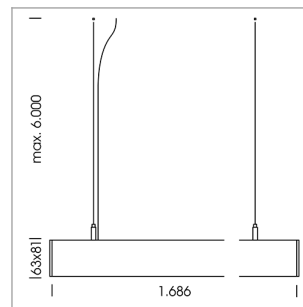

beledi XS

Article number: 70600723

LIGHT TECHNOLOGY

LED	SMD linear
Light colour	830
Luminous flux	9000 lm
System power	73.5 W
Luminaire Efficiency	122 lm/W
Reflector	WideBeam
Beam angle	90°

LUMINAIRE

Weight	3.2 kg
Protection rating . class	IP 40 . I
Luminaire colour	black

OPTIONAL

Mounting Accessories

Light band with LED, rated life of the LED L80/B50 > 50000 h, colour rendering index CRI > 80, reflector with homogeneous light distribution pattern, lens optics made of PMMA, luminaire insert sheet steel, powder-coated, black