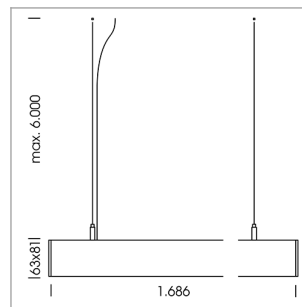

beledi XS

Article number: 70600819

LIGHT TECHNOLOGY

LED	SMD linear
Light colour	840
Luminous flux	4800 lm
System power	30 W
Luminaire Efficiency	160 lm/W
Reflector	WideBeam
Beam angle	90°

LUMINAIRE

Weight	3.2 kg
Protection rating . class	IP 40 . I
Luminaire colour	black

OPTIONAL

Mounting Accessories

Light band with LED, rated life of the LED L80/B50 > 50000 h, colour rendering index CRI > 80, reflector with homogeneous light distribution pattern, lens optics made of PMMA, luminaire insert sheet steel, powder-coated, black

driver unit: 220-240 V~ / 50-60 Hz, max. 24 luminaires per circuit (B16A fuse)

Note: All data are typical values. System features may change with product improvements due to technical advances. Errors excepted.