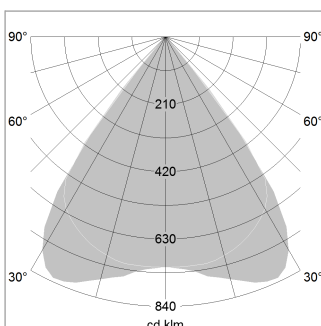

### LIGHT TECHNOLOGY

LED	SMD linear
Light colour	840
Luminous flux	3200 lm
System power	20 W
Luminaire Efficiency	160 lm/W
Reflector	MediumBeam

### LUMINAIRE

Weight	3.2 kg
Protection rating . class	IP 40 . I
Luminaire colour	white

1.0 m	1.57 1.51	2298.0
2.0 m	3.14 3.02	575.0
3.0 m	4.71 4.53	255.0
4.0 m	6.28 6.04	144.0
5.0 m	7.85 7.55	92.0
	Ø (m)	E0(0°)(lx)