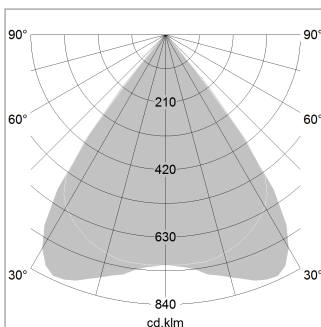

beledi XS

Article number: 70610207

LIGHT TECHNOLOGY

LED	SMD linear
Light colour	840
Luminous flux	4800 lm
System power	30 W
Luminaire Efficiency	160 lm/W
Reflector	MediumBeam

LUMINAIRE

Weight	3.2 kg
Protection rating . class	IP 40 . I
Luminaire colour	white

OPTIONAL

Mounting Accessories

Light band with LED, rated life of the LED L80/B50 > 50000 h, colour rendering index CRI > 80, reflector with homogeneous light distribution pattern, lens optics made of PMMA, luminaire insert sheet steel, powder-coated, white

1.0 m	1.57 1.51	3448.0
2.0 m	3.14 3.02	862.0
3.0 m	4.71 4.53	383.0
4.0 m	6.28 6.04	215.0
5.0 m	7.85 7.55	138.0
	Ø (m)	E0(0°)(lx)