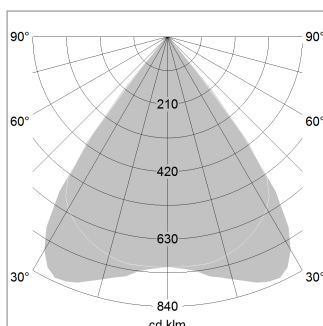

beledi XS

Article number: 70610213

LIGHT TECHNOLOGY

LED	SMD linear
Light colour	840
Luminous flux	3200 lm
System power	20 W
Luminaire Efficiency	160 lm/W
Reflector	MediumBeam

LUMINAIRE

Weight	3.2 kg
Protection rating . class	IP 40 . I
Luminaire colour	white

OPTIONAL

Mounting Accessories

Light band with LED, rated life of the LED L80/B50 > 50000 h, colour rendering index CRI > 80, reflector with homogeneous light distribution pattern, lens optics made of PMMA, luminaire insert sheet steel, powder-coated, white

1.0 m	1.57 1.51	2298.0
2.0 m	3.14 3.02	575.0
3.0 m	4.71 4.53	255.0
4.0 m	6.28 6.04	144.0
5.0 m	7.85 7.55	92.0
Ø (m)		E0(0°)(lx)