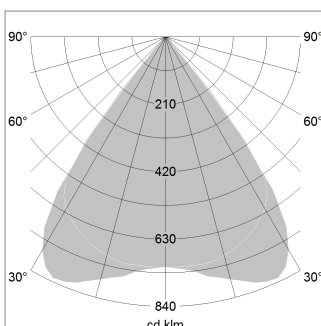

beledi XS

Article number: 70610217

LIGHT TECHNOLOGY

LED	SMD linear
Light colour	840
Luminous flux	6000 lm
System power	42 W
Luminaire Efficiency	143 lm/W
Reflector	MediumBeam

LUMINAIRE

Weight	3.2 kg
Protection rating . class	IP 40 . I
Luminaire colour	white

OPTIONAL

Mounting Accessories

Light band with LED, rated life of the LED L80/B50 > 50000 h, colour rendering index CRI > 80, reflector with homogeneous light distribution pattern, lens optics made of PMMA, luminaire insert sheet steel, powder-coated, white

1.0 m	1.57 1.51	4309.0
2.0 m	3.14 3.02	1077.0
3.0 m	4.71 4.53	479.0
4.0 m	6.28 6.04	269.0
5.0 m	7.85 7.55	172.0
	Ø (m)	E0(0°)(lx)