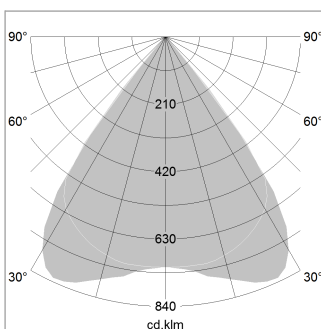

beledi XS

Article number: 70610405

LIGHT TECHNOLOGY

LED	SMD linear
Light colour	830
Luminous flux	6000 lm
System power	44.5 W
Luminaire Efficiency	135 lm/W
Reflector	MediumBeam

LUMINAIRE

Weight	3.2 kg
Protection rating . class	IP 40 . I
Luminaire colour	silver

OPTIONAL

Mounting Accessories

Light band with LED, rated life of the LED L80/B50 > 50000 h, colour rendering index CRI > 80, reflector with homogeneous light distribution pattern, lens optics made of PMMA, luminaire insert sheet steel, powder-coated, silver

1.0 m	1.57 1.51	4309.0
2.0 m	3.14 3.02	1077.0
3.0 m	4.71 4.53	479.0
4.0 m	6.28 6.04	269.0
5.0 m	7.85 7.55	172.0
	Ø (m)	E0(0°)(lx)