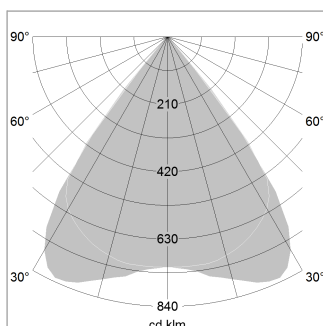

beledi XS

Article number: 70610421

LIGHT TECHNOLOGY

LED	SMD linear
Light colour	830
Luminous flux	6000 lm
System power	40.5 W
Luminaire Efficiency	148 lm/W
Reflector	MediumBeam

LUMINAIRE

Weight	3.2 kg
Protection rating . class	IP 40 . I
Luminaire colour	silver

OPTIONAL

Mounting Accessories

Light band with LED, rated life of the LED L80/B50 > 50000 h, colour rendering index CRI > 80, reflector with homogeneous light distribution pattern, lens optics made of PMMA, luminaire insert sheet steel, powder-coated, silver

1.0 m	1.57 1.51	4309.0
2.0 m	3.14 3.02	1077.0
3.0 m	4.71 4.53	479.0
4.0 m	6.28 6.04	269.0
5.0 m	7.85 7.55	172.0
	Ø (m)	E0(0°)(lx)