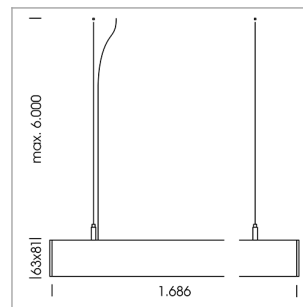

beledi XS

Article number: 70610421

LIGHT TECHNOLOGY

LED	SMD linear
Light colour	830
Luminous flux	6000 lm
System power	40.5 W
Luminaire Efficiency	148 lm/W
Reflector	MediumBeam

LUMINAIRE

Weight	3.2 kg
Protection rating . class	IP 40 . I
Luminaire colour	silver

OPTIONAL

Mounting Accessories

Light band with LED, rated life of the LED L80/B50 > 50000 h, colour rendering index CRI > 80, reflector with homogeneous light distribution pattern, lens optics made of PMMA, luminaire insert sheet steel, powder-coated, silver

1.0 m	1.57 1.51	4309.0
2.0 m	3.14 3.02	1077.0
3.0 m	4.71 4.53	479.0
4.0 m	6.28 6.04	269.0
5.0 m	7.85 7.55	172.0
	Ø (m)	E0(0°)(lx)