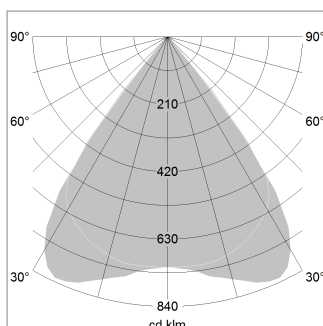

beledi XS

Article number: 70610501

LIGHT TECHNOLOGY

LED	SMD linear
Light colour	840
Luminous flux	3200 lm
System power	20 W
Luminaire Efficiency	160 lm/W
Reflector	MediumBeam

LUMINAIRE

Weight	3.2 kg
Protection rating . class	IP 40 . I
Luminaire colour	silver

OPTIONAL

Mounting Accessories

Light band with LED, rated life of the LED L80/B50 > 50000 h, colour rendering index CRI > 80, reflector with homogeneous light distribution pattern, lens optics made of PMMA, luminaire insert sheet steel, powder-coated, silver

1.0 m	1.57 1.51	2298.0
2.0 m	3.14 3.02	575.0
3.0 m	4.71 4.53	255.0
4.0 m	6.28 6.04	144.0
5.0 m	7.85 7.55	92.0
	Ø (m)	E0(0°)(lx)