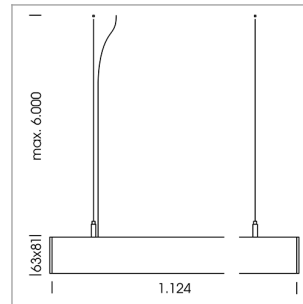

beledi XS

Article number: 70610705

LIGHT TECHNOLOGY

LED	SMD linear
Light colour	830
Luminous flux	6000 lm
System power	44.5 W
Luminaire Efficiency	135 lm/W
Reflector	MediumBeam

LUMINAIRE

Weight	3.2 kg
Protection rating . class	IP 40 . I
Luminaire colour	black

OPTIONAL

Mounting Accessories

Light band with LED, rated life of the LED L80/B50 > 50000 h, colour rendering index CRI > 80, reflector with homogeneous light distribution pattern, lens optics made of PMMA, luminaire insert sheet steel, powder-coated, black

driver unit: 220-240 V~ / 50-60 Hz, max. 24 luminaires per circuit (B16A fuse)

Note: All data are typical values. System features may change with product improvements due to technical advances. Errors excepted.