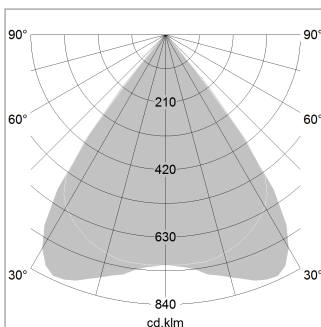

### LIGHT TECHNOLOGY

LED	SMD linear
Light colour	830
Luminous flux	6000 lm
System power	44.5 W
Luminaire Efficiency	135 lm/W
Reflector	MediumBeam

1.0 m	1.57 1.51	4309.0
2.0 m	3.14 3.02	1077.0
3.0 m	4.71 4.53	479.0
4.0 m	6.28 6.04	269.0
5.0 m	7.85 7.55	172.0
	Ø (m)	E0(0°)(lx)