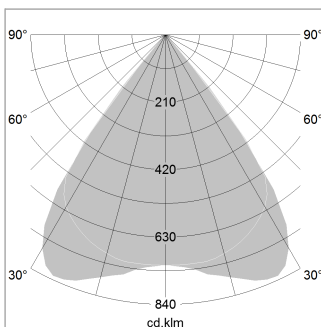

beledi XS

Article number: 70610709

LIGHT TECHNOLOGY

LED	SMD linear
Light colour	830
Luminous flux	6000 lm
System power	40.5 W
Luminaire Efficiency	148 lm/W
Reflector	MediumBeam

LUMINAIRE

Weight	3.2 kg
Protection rating . class	IP 40 . I
Luminaire colour	black

OPTIONAL

Mounting Accessories

Light band with LED, rated life of the LED L80/B50 > 50000 h, colour rendering index CRI > 80, reflector with homogeneous light distribution pattern, lens optics made of PMMA, luminaire insert sheet steel, powder-coated, black

1.0 m	1.57 1.51	4309.0
2.0 m	3.14 3.02	1077.0
3.0 m	4.71 4.53	479.0
4.0 m	6.28 6.04	269.0
5.0 m	7.85 7.55	172.0
	Ø (m)	E0(0°)(lx)