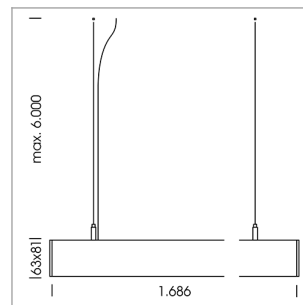

beledi XS

Article number: 70610711

LIGHT TECHNOLOGY

LED	SMD linear
Light colour	830
Luminous flux	9000 lm
System power	66.5 W
Luminaire Efficiency	135 lm/W
Reflector	MediumBeam

LUMINAIRE

Weight	3.2 kg
Protection rating . class	IP 40 . I
Luminaire colour	black

OPTIONAL

Mounting Accessories

Light band with LED, rated life of the LED L80/B50 > 50000 h, colour rendering index CRI > 80, reflector with homogeneous light distribution pattern, lens optics made of PMMA, luminaire insert sheet steel, powder-coated, black

1.0 m	1.57 1.51	6464.0
2.0 m	3.14 3.02	1616.0
3.0 m	4.71 4.53	718.0
4.0 m	6.28 6.04	404.0
5.0 m	7.85 7.55	259.0
	Ø (m)	E0(0°)(lx)