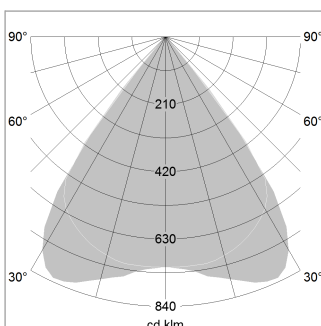

beledi XS

Article number: 70610711

LIGHT TECHNOLOGY

LED	SMD linear
Light colour	830
Luminous flux	9000 lm
System power	66.5 W
Luminaire Efficiency	135 lm/W
Reflector	MediumBeam

LUMINAIRE

Weight	3.2 kg
Protection rating . class	IP 40 . I
Luminaire colour	black

OPTIONAL

Mounting Accessories

Light band with LED, rated life of the LED L80/B50 > 50000 h, colour rendering index CRI > 80, reflector with homogeneous light distribution pattern, lens optics made of PMMA, luminaire insert sheet steel, powder-coated, black

1.0 m	1.57 1.51	6464.0
2.0 m	3.14 3.02	1616.0
3.0 m	4.71 4.53	718.0
4.0 m	6.28 6.04	404.0
5.0 m	7.85 7.55	259.0
	Ø (m)	E0(0°)(lx)