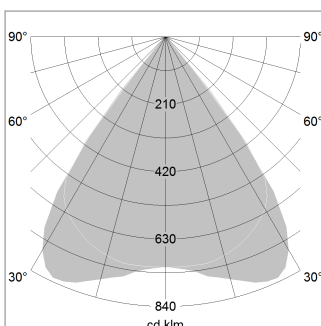

### LIGHT TECHNOLOGY

LED	SMD linear
Light colour	830
Luminous flux	9000 lm
System power	66.5 W
Luminaire Efficiency	135 lm/W
Reflector	MediumBeam

1.0 m	1.57 1.51	6464.0
2.0 m	3.14 3.02	1616.0
3.0 m	4.71 4.53	718.0
4.0 m	6.28 6.04	404.0
5.0 m	7.85 7.55	259.0
	Ø (m)	E0(0°)(lx)