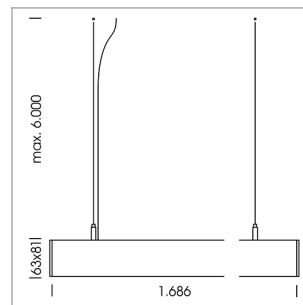

beledi XS

Article number: 70610723

LIGHT TECHNOLOGY

LED	SMD linear
Light colour	830
Luminous flux	9000 lm
System power	66.5 W
Luminaire Efficiency	135 lm/W
Reflector	MediumBeam

LUMINAIRE

Weight	3.2 kg
Protection rating . class	IP 40 . I
Luminaire colour	black

OPTIONAL

Mounting Accessories

Light band with LED, rated life of the LED L80/B50 > 50000 h, colour rendering index CRI > 80, reflector with homogeneous light distribution pattern, lens optics made of PMMA, luminaire insert sheet steel, powder-coated, black

driver unit: 220-240 V~ / 50-60 Hz, max. 24 luminaires per circuit (B16A fuse)

Note: All data are typical values. System features may change with product improvements due to technical advances. Errors excepted.