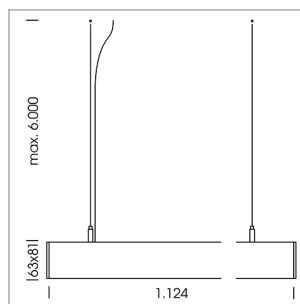

beledi XS

Article number: 70610803

LIGHT TECHNOLOGY

LED	SMD linear
Light colour	840
Luminous flux	4000 lm
System power	25.5 W
Luminaire Efficiency	157 lm/W
Reflector	MediumBeam

LUMINAIRE

Weight	3.2 kg
Protection rating . class	IP 40 . I
Luminaire colour	black

OPTIONAL

Mounting Accessories

Light band with LED, rated life of the LED L80/B50 > 50000 h, colour rendering index CRI > 80, reflector with homogeneous light distribution pattern, lens optics made of PMMA, luminaire insert sheet steel, powder-coated, black

1.0 m	1.57 1.51	2873.0
2.0 m	3.14 3.02	718.0
3.0 m	4.71 4.53	319.0
4.0 m	6.28 6.04	180.0
5.0 m	7.85 7.55	115.0
Ø (m)		E0(0°)(lx)