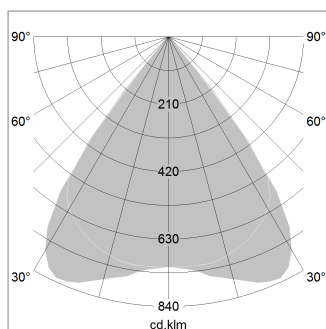

beledi XS

Article number: 70610803

LIGHT TECHNOLOGY

LED	SMD linear
Light colour	840
Luminous flux	4000 lm
System power	25.5 W
Luminaire Efficiency	157 lm/W
Reflector	MediumBeam

LUMINAIRE

Weight	3.2 kg
Protection rating . class	IP 40 . I
Luminaire colour	black

OPTIONAL

Mounting Accessories

Light band with LED, rated life of the LED L80/B50 > 50000 h, colour rendering index CRI > 80, reflector with homogeneous light distribution pattern, lens optics made of PMMA, luminaire insert sheet steel, powder-coated, black

1.0 m	1.57 1.51	2873.0
2.0 m	3.14 3.02	718.0
3.0 m	4.71 4.53	319.0
4.0 m	6.28 6.04	180.0
5.0 m	7.85 7.55	115.0
Ø (m)		E0(0°)(lx)