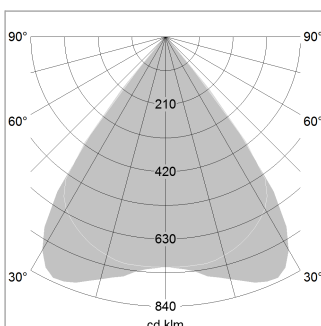

beledi XS

Article number: 70610807

LIGHT TECHNOLOGY

LED	SMD linear
Light colour	840
Luminous flux	4800 lm
System power	30 W
Luminaire Efficiency	160 lm/W
Reflector	MediumBeam

LUMINAIRE

Weight	3.2 kg
Protection rating . class	IP 40 . I
Luminaire colour	black

OPTIONAL

Mounting Accessories

Light band with LED, rated life of the LED L80/B50 > 50000 h, colour rendering index CRI > 80, reflector with homogeneous light distribution pattern, lens optics made of PMMA, luminaire insert sheet steel, powder-coated, black

1.0 m	1.57 1.51	3448.0
2.0 m	3.14 3.02	862.0
3.0 m	4.71 4.53	383.0
4.0 m	6.28 6.04	215.0
5.0 m	7.85 7.55	138.0
Ø (m)		E0(0°)(lx)