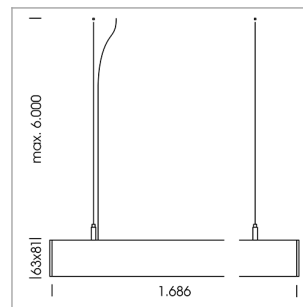

beledi XS

Article number: 70610807

LIGHT TECHNOLOGY

LED	SMD linear
Light colour	840
Luminous flux	4800 lm
System power	30 W
Luminaire Efficiency	160 lm/W
Reflector	MediumBeam

LUMINAIRE

Weight	3.2 kg
Protection rating . class	IP 40 . I
Luminaire colour	black

OPTIONAL

Mounting Accessories

Light band with LED, rated life of the LED L80/B50 > 50000 h, colour rendering index CRI > 80, reflector with homogeneous light distribution pattern, lens optics made of PMMA, luminaire insert sheet steel, powder-coated, black

1.0 m	1.57 1.51	3448.0
2.0 m	3.14 3.02	862.0
3.0 m	4.71 4.53	383.0
4.0 m	6.28 6.04	215.0
5.0 m	7.85 7.55	138.0
Ø (m)		E0(0°)(lx)