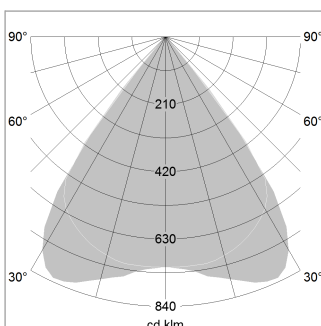

beledi XS

Article number: 70610809

LIGHT TECHNOLOGY

LED	SMD linear
Light colour	840
Luminous flux	6000 lm
System power	38.5 W
Luminaire Efficiency	156 lm/W
Reflector	MediumBeam

LUMINAIRE

Weight	3.2 kg
Protection rating . class	IP 40 . I
Luminaire colour	black

OPTIONAL

Mounting Accessories

Light band with LED, rated life of the LED L80/B50 > 50000 h, colour rendering index CRI > 80, reflector with homogeneous light distribution pattern, lens optics made of PMMA, luminaire insert sheet steel, powder-coated, black

Distance (m)	Beam Diameter (m)	Beam Area (m²)	Beam Area (ft²)
1.0 m	1.57	1.51	4309.0
2.0 m	3.14	3.02	1077.0
3.0 m	4.71	4.53	479.0
4.0 m	6.28	6.04	269.0
5.0 m	7.85	7.55	172.0

Ø (m) E0(0°)(lx)