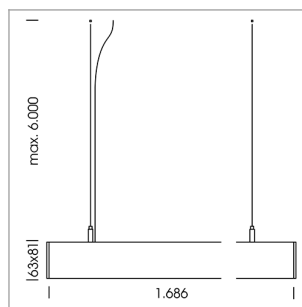

beledi XS

Article number: 70610811

LIGHT TECHNOLOGY

LED	SMD linear
Light colour	840
Luminous flux	9000 lm
System power	63 W
Luminaire Efficiency	143 lm/W
Reflector	MediumBeam

LUMINAIRE

Weight	3.2 kg
Protection rating . class	IP 40 . I
Luminaire colour	black

OPTIONAL

Mounting Accessories

Light band with LED, rated life of the LED L80/B50 > 50000 h, colour rendering index CRI > 80, reflector with homogeneous light distribution pattern, lens optics made of PMMA, luminaire insert sheet steel, powder-coated, black