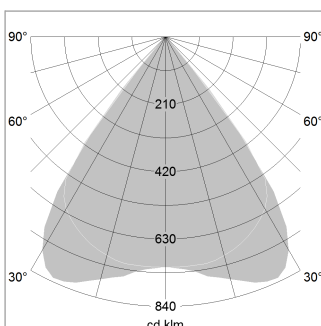

beledi XS

Article number: 70610815

LIGHT TECHNOLOGY

LED	SMD linear
Light colour	840
Luminous flux	4000 lm
System power	25.5 W
Luminaire Efficiency	157 lm/W
Reflector	MediumBeam

LUMINAIRE

Weight	3.2 kg
Protection rating . class	IP 40 . I
Luminaire colour	black

OPTIONAL

Mounting Accessories

Light band with LED, rated life of the LED L80/B50 > 50000 h, colour rendering index CRI > 80, reflector with homogeneous light distribution pattern, lens optics made of PMMA, luminaire insert sheet steel, powder-coated, black

1.0 m	1.57 1.51	2873.0
2.0 m	3.14 3.02	718.0
3.0 m	4.71 4.53	319.0
4.0 m	6.28 6.04	180.0
5.0 m	7.85 7.55	115.0
Ø (m)		E0(0°)(lx)