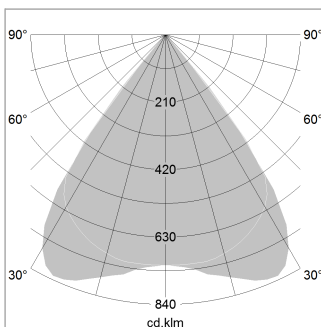

beledi XS

Article number: 70610817

LIGHT TECHNOLOGY

LED	SMD linear
Light colour	840
Luminous flux	6000 lm
System power	42 W
Luminaire Efficiency	143 lm/W
Reflector	MediumBeam

LUMINAIRE

Weight	3.2 kg
Protection rating . class	IP 40 . I
Luminaire colour	black

OPTIONAL

Mounting Accessories

Light band with LED, rated life of the LED L80/B50 > 50000 h, colour rendering index CRI > 80, reflector with homogeneous light distribution pattern, lens optics made of PMMA, luminaire insert sheet steel, powder-coated, black

1.0 m	1.57 1.51	4309.0
2.0 m	3.14 3.02	1077.0
3.0 m	4.71 4.53	479.0
4.0 m	6.28 6.04	269.0
5.0 m	7.85 7.55	172.0
Ø (m)		E0(0°)(lx)