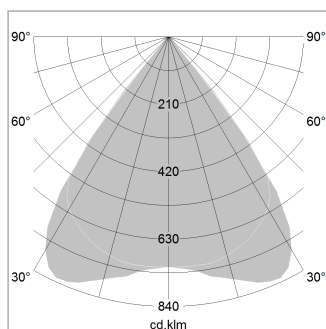

beledi XS

Article number: 70610819

LIGHT TECHNOLOGY

| | |
|----------------------|------------|
| LED | SMD linear |
| Light colour | 840 |
| Luminous flux | 4800 lm |
| System power | 30 W |
| Luminaire Efficiency | 160 lm/W |
| Reflector | MediumBeam |

LUMINAIRE

| | |
|---------------------------|-----------|
| Weight | 3.2 kg |
| Protection rating . class | IP 40 . I |
| Luminaire colour | black |

OPTIONAL

Mounting Accessories

Light band with LED, rated life of the LED L80/B50 > 50000 h, colour rendering index CRI > 80, reflector with homogeneous light distribution pattern, lens optics made of PMMA, luminaire insert sheet steel, powder-coated, black

| | | |
|-------|-----------|------------|
| 1.0 m | 1.57 1.51 | 3448.0 |
| 2.0 m | 3.14 3.02 | 862.0 |
| 3.0 m | 4.71 4.53 | 383.0 |
| 4.0 m | 6.28 6.04 | 215.0 |
| 5.0 m | 7.85 7.55 | 138.0 |
| | Ø (m) | E0(0°)(lx) |