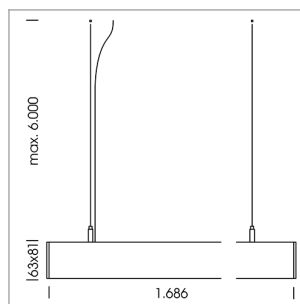

beledi XS

Article number: 70610819

LIGHT TECHNOLOGY

| | |
|----------------------|------------|
| LED | SMD linear |
| Light colour | 840 |
| Luminous flux | 4800 lm |
| System power | 30 W |
| Luminaire Efficiency | 160 lm/W |
| Reflector | MediumBeam |

LUMINAIRE

| | |
|---------------------------|-----------|
| Weight | 3.2 kg |
| Protection rating . class | IP 40 . I |
| Luminaire colour | black |

OPTIONAL

Mounting Accessories

Light band with LED, rated life of the LED L80/B50 > 50000 h, colour rendering index CRI > 80, reflector with homogeneous light distribution pattern, lens optics made of PMMA, luminaire insert sheet steel, powder-coated, black

| | | |
|-------|-----------|------------|
| 1.0 m | 1.57 1.51 | 3448.0 |
| 2.0 m | 3.14 3.02 | 862.0 |
| 3.0 m | 4.71 4.53 | 383.0 |
| 4.0 m | 6.28 6.04 | 215.0 |
| 5.0 m | 7.85 7.55 | 138.0 |
| | Ø (m) | E0(0°)(lx) |