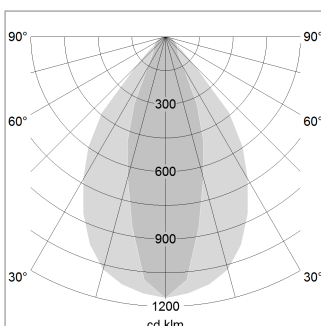

### LIGHT TECHNOLOGY

LED	SMD linear
Light colour	830
Luminous flux	4000 lm
System power	27 W
Luminaire Efficiency	148 lm/W
Reflector	NarrowBeam

### LUMINAIRE

Weight	3.2 kg
Protection rating . class	IP 40 . I
Luminaire colour	white

1.0 m	1.43 0.62	4653.0
2.0 m	2.86 1.24	1163.0
3.0 m	4.29 1.86	517.0
4.0 m	5.72 2.48	291.0
5.0 m	7.15 3.10	186.0
Ø (m)		E0(0°)(lx)