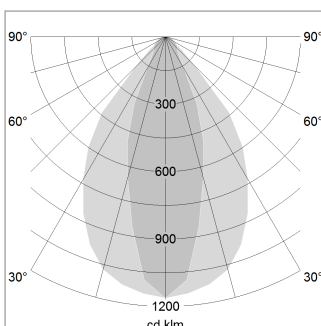

beledi XS

Article number: 70620105

LIGHT TECHNOLOGY

LED	SMD linear
Light colour	830
Luminous flux	6000 lm
System power	44.5 W
Luminaire Efficiency	135 lm/W
Reflector	NarrowBeam

LUMINAIRE

Weight	3.2 kg
Protection rating . class	IP 40 . I
Luminaire colour	white

OPTIONAL

Mounting Accessories

Light band with LED, rated life of the LED L80/B50 > 50000 h, colour rendering index CRI > 80, reflector with homogeneous light distribution pattern, lens optics made of PMMA, luminaire insert sheet steel, powder-coated, white

1.0 m	1.43 0.62	6992.0
2.0 m	2.86 1.24	1748.0
3.0 m	4.29 1.86	777.0
4.0 m	5.72 2.48	437.0
5.0 m	7.15 3.10	280.0
	Ø (m)	E0(0°)(lx)