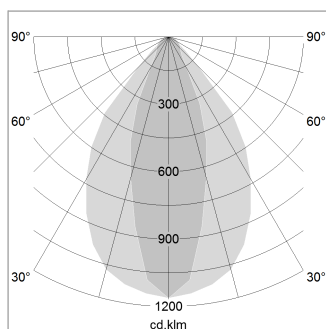

beledi XS

Article number: 70620221

LIGHT TECHNOLOGY

LED	SMD linear
Light colour	840
Luminous flux	6000 lm
System power	38.5 W
Luminaire Efficiency	156 lm/W
Reflector	NarrowBeam

LUMINAIRE

Weight	3.2 kg
Protection rating . class	IP 40 . I
Luminaire colour	white

OPTIONAL

Mounting Accessories

Light band with LED, rated life of the LED L80/B50 > 50000 h, colour rendering index CRI > 80, reflector with homogeneous light distribution pattern, lens optics made of PMMA, luminaire insert sheet steel, powder-coated, white

1.0 m	1.43 0.62	6980.0
2.0 m	2.86 1.24	1745.0
3.0 m	4.29 1.86	776.0
4.0 m	5.72 2.48	436.0
5.0 m	7.15 3.10	279.0
	Ø (m)	E0(0°)(lx)