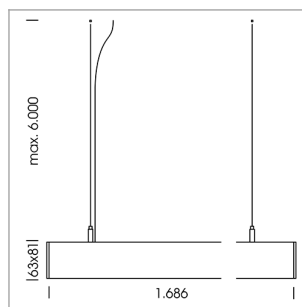

beledi XS

Article number: 70620221

LIGHT TECHNOLOGY

LED	SMD linear
Light colour	840
Luminous flux	6000 lm
System power	38.5 W
Luminaire Efficiency	156 lm/W
Reflector	NarrowBeam

LUMINAIRE

Weight	3.2 kg
Protection rating . class	IP 40 . I
Luminaire colour	white

OPTIONAL

Mounting Accessories

Light band with LED, rated life of the LED L80/B50 > 50000 h, colour rendering index CRI > 80, reflector with homogeneous light distribution pattern, lens optics made of PMMA, luminaire insert sheet steel, powder-coated, white

1.0 m	1.43 0.62	6980.0
2.0 m	2.86 1.24	1745.0
3.0 m	4.29 1.86	776.0
4.0 m	5.72 2.48	436.0
5.0 m	7.15 3.10	279.0
	Ø (m)	E0(0°)(lx)