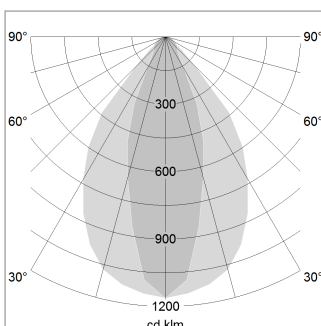

### LIGHT TECHNOLOGY

LED	SMD linear
Light colour	830
Luminous flux	4000 lm
System power	27 W
Luminaire Efficiency	148 lm/W
Reflector	NarrowBeam

### LUMINAIRE

Weight	3.2 kg
Protection rating . class	IP 40 . I
Luminaire colour	silver

1.0 m	1.43 0.62	4653.0
2.0 m	2.86 1.24	1163.0
3.0 m	4.29 1.86	517.0
4.0 m	5.72 2.48	291.0
5.0 m	7.15 3.10	186.0
Ø (m)		E0(0°)(lx)