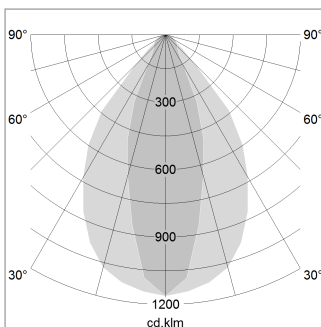

beledi XS

Article number: 70620407

LIGHT TECHNOLOGY

LED	SMD linear
Light colour	830
Luminous flux	4800 lm
System power	32 W
Luminaire Efficiency	150 lm/W
Reflector	NarrowBeam

LUMINAIRE

Weight	3.2 kg
Protection rating . class	IP 40 . I
Luminaire colour	silver

OPTIONAL

Mounting Accessories

Light band with LED, rated life of the LED L80/B50 > 50000 h, colour rendering index CRI > 80, reflector with homogeneous light distribution pattern, lens optics made of PMMA, luminaire insert sheet steel, powder-coated, silver

1.0 m	1.43 0.62	5584.0
2.0 m	2.86 1.24	1396.0
3.0 m	4.29 1.86	620.0
4.0 m	5.72 2.48	349.0
5.0 m	7.15 3.10	223.0
	Ø (m)	E0(0°)(lx)