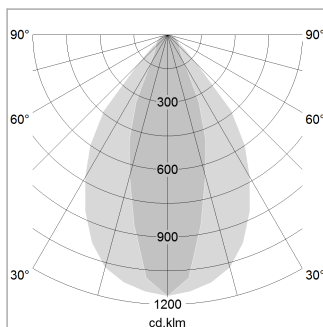

beledi XS

Article number: 70620411

LIGHT TECHNOLOGY

LED	SMD linear
Light colour	830
Luminous flux	9000 lm
System power	66.5 W
Luminaire Efficiency	135 lm/W
Reflector	NarrowBeam

LUMINAIRE

Weight	3.2 kg
Protection rating . class	IP 40 . I
Luminaire colour	silver

OPTIONAL

Mounting Accessories

Light band with LED, rated life of the LED L80/B50 > 50000 h, colour rendering index CRI > 80, reflector with homogeneous light distribution pattern, lens optics made of PMMA, luminaire insert sheet steel, powder-coated, silver

1.0 m	1.43 0.62	9307.0
2.0 m	2.86 1.24	2327.0
3.0 m	4.29 1.86	1034.0
4.0 m	5.72 2.48	582.0
5.0 m	7.15 3.10	372.0
	Ø (m)	E0(0°)(lx)