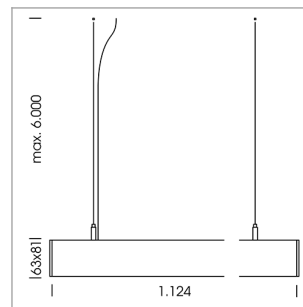

beledi XS

Article number: 70620417

LIGHT TECHNOLOGY

LED	SMD linear
Light colour	830
Luminous flux	6000 lm
System power	44.5 W
Luminaire Efficiency	135 lm/W
Reflector	NarrowBeam

LUMINAIRE

Weight	3.2 kg
Protection rating . class	IP 40 . I
Luminaire colour	silver

OPTIONAL

Mounting Accessories

Light band with LED, rated life of the LED L80/B50 > 50000 h, colour rendering index CRI > 80, reflector with homogeneous light distribution pattern, lens optics made of PMMA, luminaire insert sheet steel, powder-coated, silver

driver unit: 220-240 V~ / 50-60 Hz, max. 24 luminaires per circuit (B16A fuse)

Note: All data are typical values. System features may change with product improvements due to technical advances. Errors excepted.