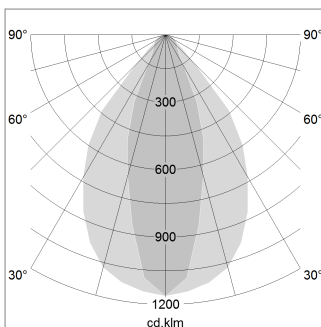

### LIGHT TECHNOLOGY

LED	SMD linear
Light colour	830
Luminous flux	6000 lm
System power	44.5 W
Luminaire Efficiency	135 lm/W
Reflector	NarrowBeam

### LUMINAIRE

Weight	3.2 kg
Protection rating . class	IP 40 . I
Luminaire colour	silver

1.0 m	1.43 0.62	6992.0
2.0 m	2.86 1.24	1748.0
3.0 m	4.29 1.86	777.0
4.0 m	5.72 2.48	437.0
5.0 m	7.15 3.10	280.0
	Ø (m)	E0(0°)(lx)