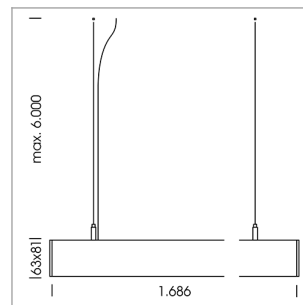

beledi XS

Article number: 70620421

LIGHT TECHNOLOGY

LED	SMD linear
Light colour	830
Luminous flux	6000 lm
System power	40.5 W
Luminaire Efficiency	148 lm/W
Reflector	NarrowBeam

LUMINAIRE

Weight	3.2 kg
Protection rating . class	IP 40 . I
Luminaire colour	silver

OPTIONAL

Mounting Accessories

Light band with LED, rated life of the LED L80/B50 > 50000 h, colour rendering index CRI > 80, reflector with homogeneous light distribution pattern, lens optics made of PMMA, luminaire insert sheet steel, powder-coated, silver

driver unit: 220-240 V~ / 50-60 Hz, max. 24 luminaires per circuit (B16A fuse)

Note: All data are typical values. System features may change with product improvements due to technical advances. Errors excepted.