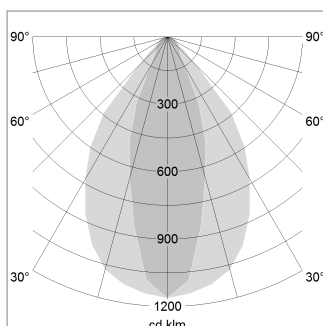

### LIGHT TECHNOLOGY

LED	SMD linear
Light colour	830
Luminous flux	9000 lm
System power	66.5 W
Luminaire Efficiency	135 lm/W
Reflector	NarrowBeam

### LUMINAIRE

Weight	3.2 kg
Protection rating . class	IP 40 . I
Luminaire colour	silver

1.0 m	1.43 0.62	9307.0
2.0 m	2.86 1.24	2327.0
3.0 m	4.29 1.86	1034.0
4.0 m	5.72 2.48	582.0
5.0 m	7.15 3.10	372.0
Ø (m)		E0(0°)(lx)