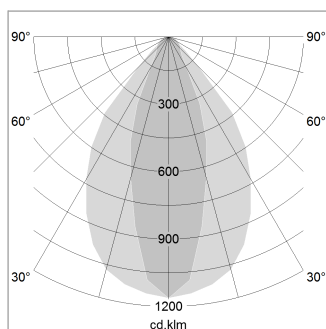

### LIGHT TECHNOLOGY

LED	SMD linear
Light colour	840
Luminous flux	3200 lm
System power	20 W
Luminaire Efficiency	160 lm/W
Reflector	NarrowBeam

### LUMINAIRE

Weight	3.2 kg
Protection rating . class	IP 40 . I
Luminaire colour	silver

1.0 m	1.43 0.62	3723.0
2.0 m	2.86 1.24	931.0
3.0 m	4.29 1.86	414.0
4.0 m	5.72 2.48	233.0
5.0 m	7.15 3.10	149.0
	Ø (m)	E0(0°)(lx)