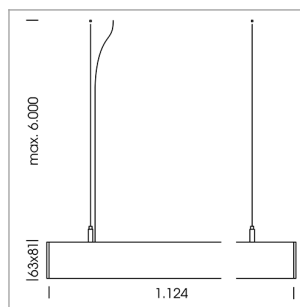

beledi XS

Article number: 70620501

LIGHT TECHNOLOGY

LED	SMD linear
Light colour	840
Luminous flux	3200 lm
System power	20 W
Luminaire Efficiency	160 lm/W
Reflector	NarrowBeam

LUMINAIRE

Weight	3.2 kg
Protection rating . class	IP 40 . I
Luminaire colour	silver

OPTIONAL

Mounting Accessories

Light band with LED, rated life of the LED L80/B50 > 50000 h, colour rendering index CRI > 80, reflector with homogeneous light distribution pattern, lens optics made of PMMA, luminaire insert sheet steel, powder-coated, silver

driver unit: 220-240 V~ / 50-60 Hz, max. 24 luminaires per circuit (B16A fuse)

Note: All data are typical values. System features may change with product improvements due to technical advances. Errors excepted.