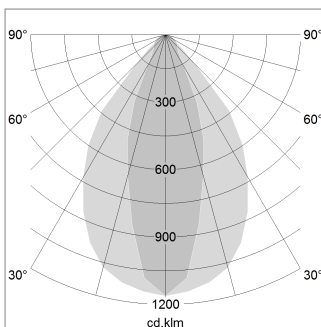

beledi XS

Article number: 70620505

LIGHT TECHNOLOGY

LED	SMD linear
Light colour	840
Luminous flux	6000 lm
System power	42 W
Luminaire Efficiency	143 lm/W
Reflector	NarrowBeam

LUMINAIRE

Weight	3.2 kg
Protection rating . class	IP 40 . I
Luminaire colour	silver

OPTIONAL

Mounting Accessories

Light band with LED, rated life of the LED L80/B50 > 50000 h, colour rendering index CRI > 80, reflector with homogeneous light distribution pattern, lens optics made of PMMA, luminaire insert sheet steel, powder-coated, silver

1.0 m	1.43 0.62	6980.0
2.0 m	2.86 1.24	1745.0
3.0 m	4.29 1.86	776.0
4.0 m	5.72 2.48	436.0
5.0 m	7.15 3.10	279.0
Ø (m)		E0(0°)(lx)