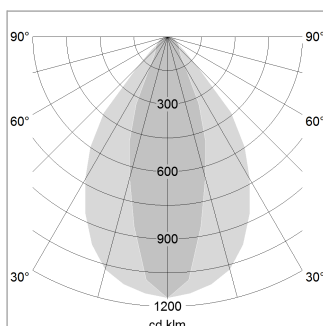

beledi XS

Article number: 70620511

LIGHT TECHNOLOGY

LED	SMD linear
Light colour	840
Luminous flux	9000 lm
System power	63 W
Luminaire Efficiency	143 lm/W
Reflector	NarrowBeam

LUMINAIRE

Weight	3.2 kg
Protection rating . class	IP 40 . I
Luminaire colour	silver

OPTIONAL

Mounting Accessories

Light band with LED, rated life of the LED L80/B50 > 50000 h, colour rendering index CRI > 80, reflector with homogeneous light distribution pattern, lens optics made of PMMA, luminaire insert sheet steel, powder-coated, silver

1.0 m	1.43 0.62	10470.0
2.0 m	2.86 1.24	2618.0
3.0 m	4.29 1.86	1163.0
4.0 m	5.72 2.48	654.0
5.0 m	7.15 3.10	419.0
Ø (m)		E0(0°)(lx)