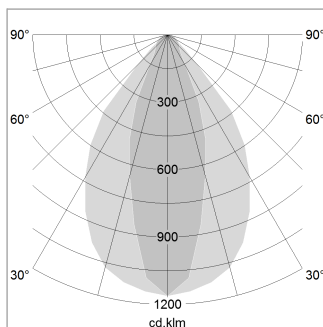

beledi XS

Article number: 70620518

LIGHT TECHNOLOGY

LED	SMD linear
Light colour	840
Luminous flux	4800 lm
System power	30 W
Luminaire Efficiency	160 lm/W
Reflector	NarrowBeam

LUMINAIRE

Weight	3.2 kg
Protection rating . class	IP 40 . I
Luminaire colour	silver

OPTIONAL

Mounting Accessories

Light band with LED, rated life of the LED L80/B50 > 50000 h, colour rendering index CRI > 80, reflector with homogeneous light distribution pattern, lens optics made of PMMA, luminaire insert sheet steel, powder-coated, silver

1.0 m	1.43 0.62	5584.0
2.0 m	2.86 1.24	1396.0
3.0 m	4.29 1.86	620.0
4.0 m	5.72 2.48	349.0
5.0 m	7.15 3.10	223.0
	Ø (m)	E0(0°)(lx)