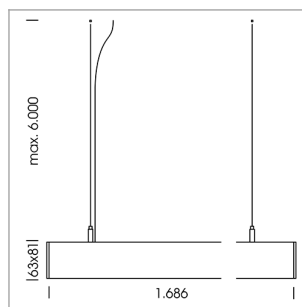

beledi XS

Article number: 70620521

LIGHT TECHNOLOGY

LED	SMD linear
Light colour	840
Luminous flux	6000 lm
System power	38.5 W
Luminaire Efficiency	156 lm/W
Reflector	NarrowBeam

LUMINAIRE

Weight	3.2 kg
Protection rating . class	IP 40 . I
Luminaire colour	silver

OPTIONAL

Mounting Accessories

Light band with LED, rated life of the LED L80/B50 > 50000 h, colour rendering index CRI > 80, reflector with homogeneous light distribution pattern, lens optics made of PMMA, luminaire insert sheet steel, powder-coated, silver

driver unit: 220-240 V~ / 50-60 Hz, max. 24 luminaires per circuit (B16A fuse)

Note: All data are typical values. System features may change with product improvements due to technical advances. Errors excepted.